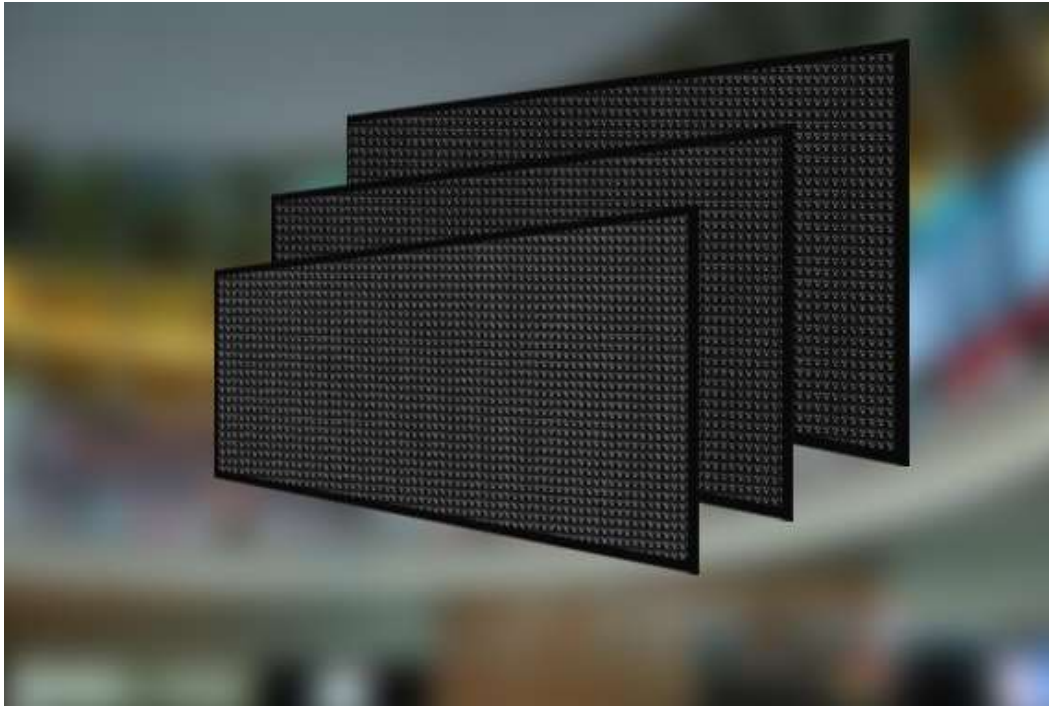

LED Display Applications