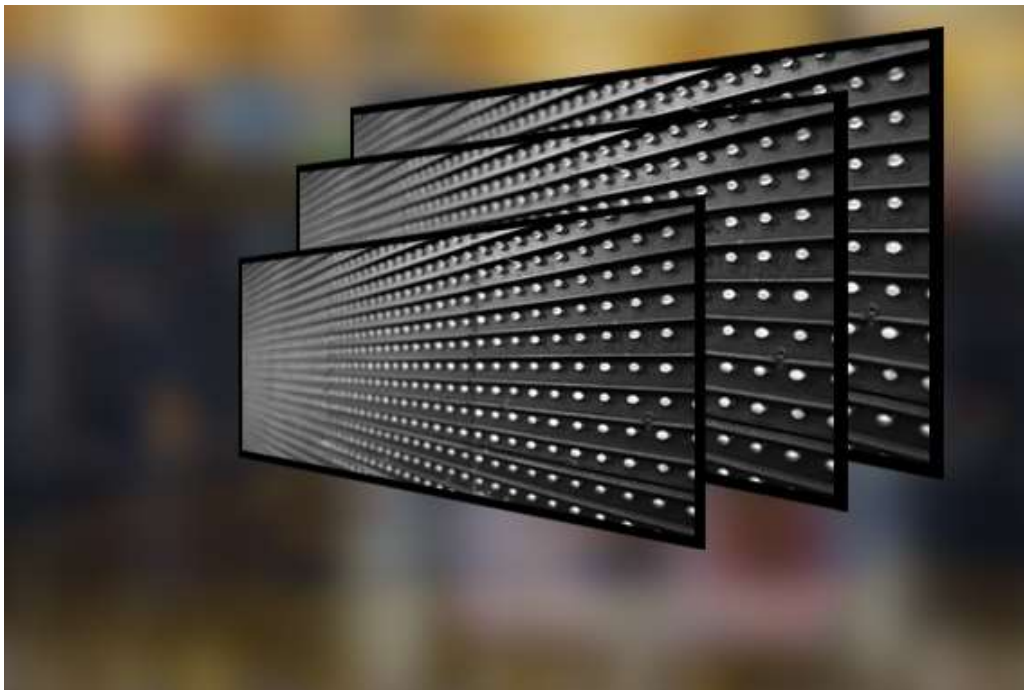

Indoor LED Displays