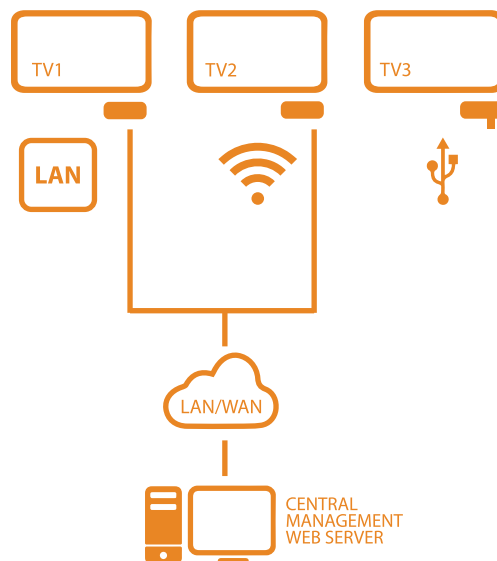

Ethernet 1 RJ45 port

Wifi 802.11/b/g/n

OS

Android 4.0.4

Mounting

Wall mounting bracket to House Donatello

Hardware Decoding

Video MPEG-1, MPEG-2, MPEG-4, H.264, VC-1

1080P, WMV, MOV

Audio MP3, WMA, OGG, WAV

Resolution 1280x720

NETWORK CONNECTION DIAGRAM

Donatello Suite can be run on a standard PC with Windows OS

GET THE COMPLETE SOLUTION

KNOW MORE PRODUCTS
IN OUR WAVESPHERE